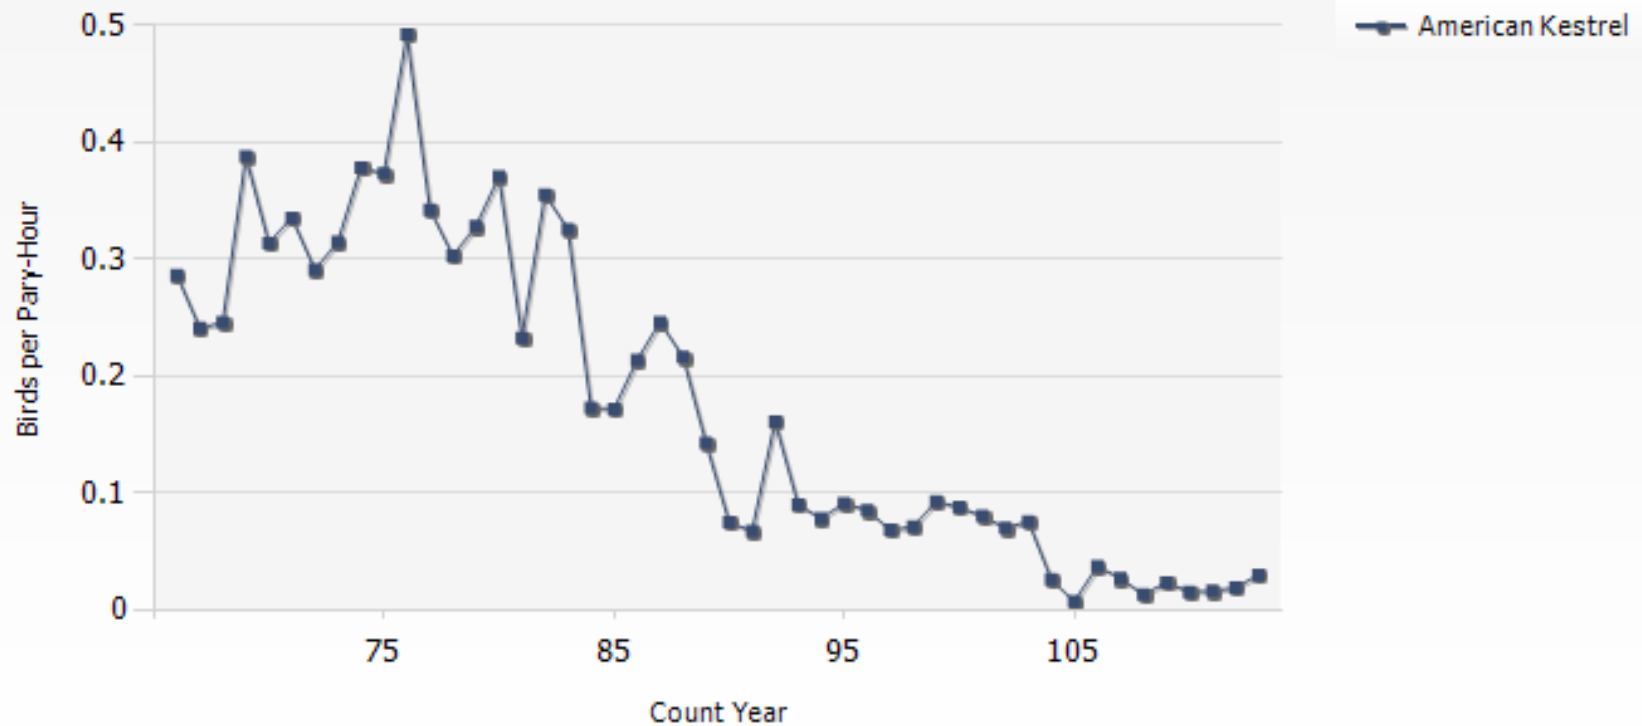

American Kestrel - 2

1975 - 77