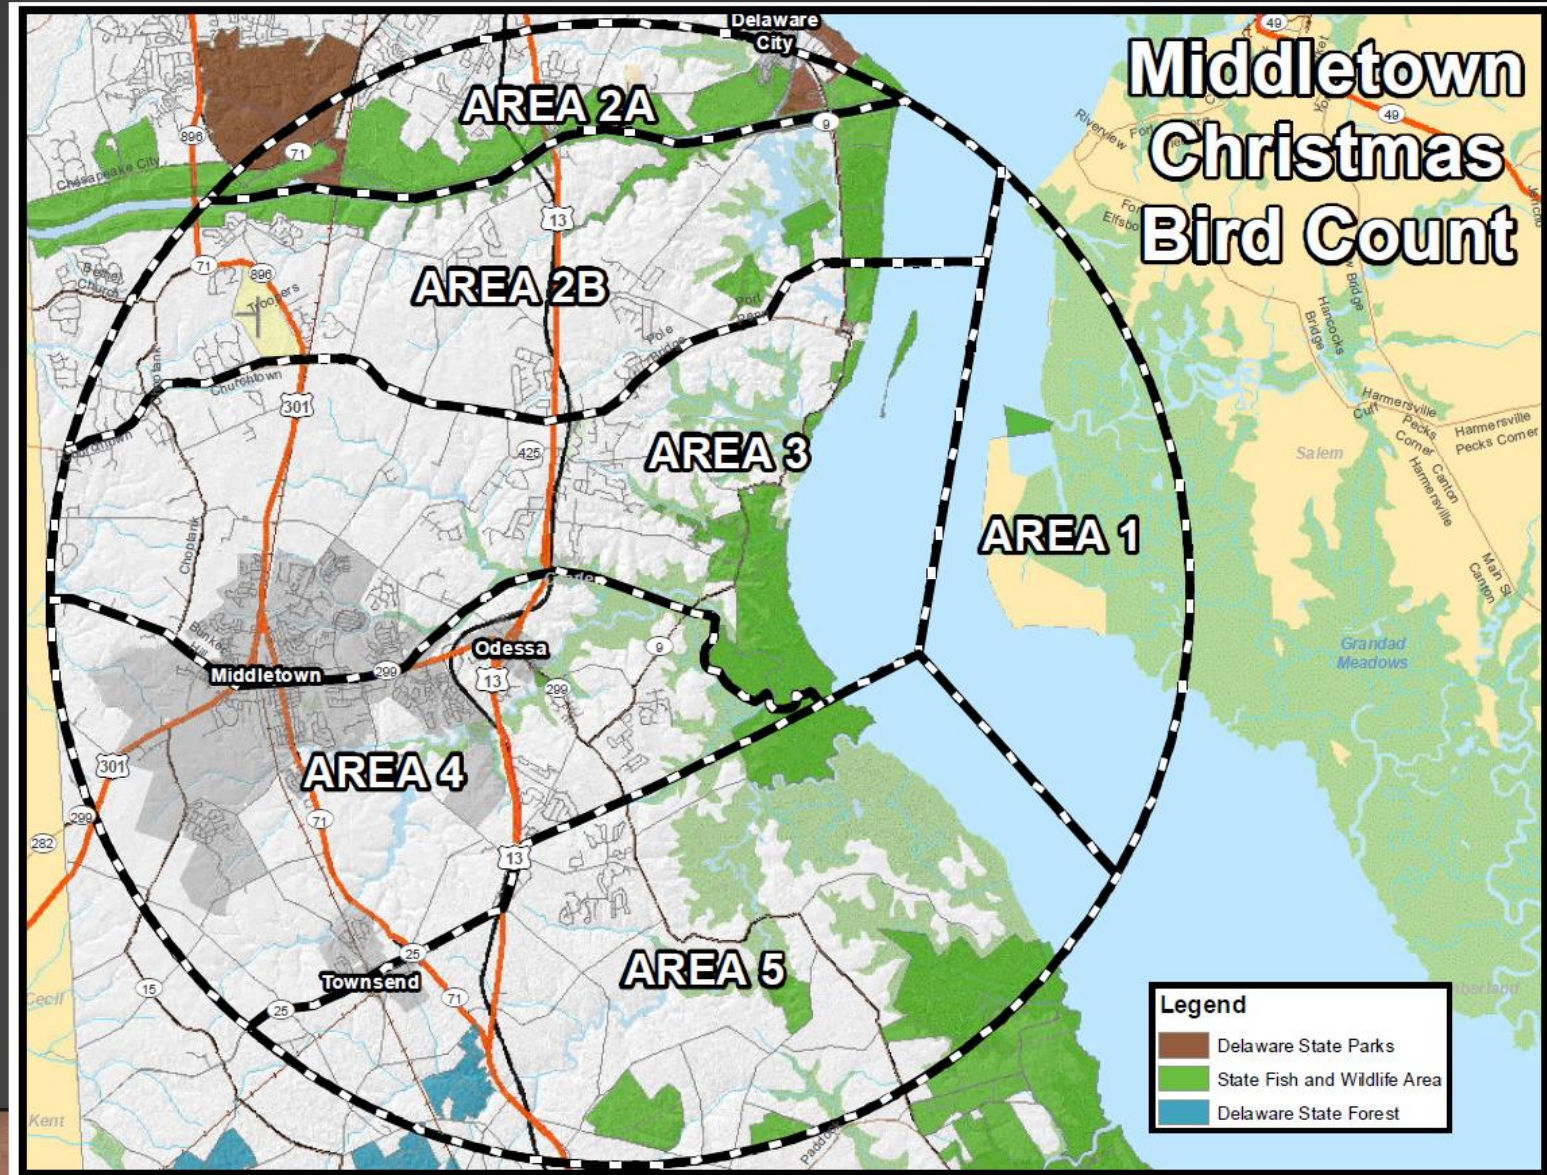

# COUNT HISTORY

- Oldest Delaware Count, but not continuous
- First count in 1932
  - Two participants
  - 37 species
- 2019 Count
  - 28 participants (High: 46; 2014)
  - 102 species (High: 115; 1999 & 2007)
- Cumulative List: 192 species
- One new species added in 2019

# THE CIRCLE

- Covers Middletown, Odessa, Townsend, Port Penn, St. Georges and part of Delaware City
- New Jersey
- C&D Canal
- Lums Pond
- Augustine Beach
- Augustine Wildlife Area
- Blackbird State Forest
- Eagles Nest Wildlife Area
- Cedar Swamp Wildlife Area

# BASIC STATS – AREA 1

- Colin Campbell, Allison Ellicott
- New Jersey, Alloway Creek
- 43 Species
- One Exclusive
  - Wild Turkey